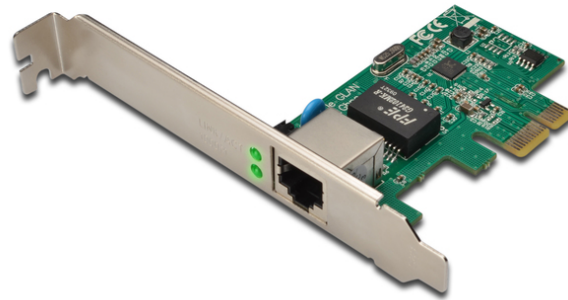

DIGITUS Gigabit Ethernet PCI Express Network Card

DN-10130
EAN 4016032310945

Gigabit PCI Express Card 10/100/1000 Mbit 32-bit, Realtek chipset, Incl. Low Profile Bracket Single-Lane PCI Express

Unprecedented speed is now available over your existing network cabling - Built to run the fastest network applications

- Compliant with 10/100/1.000 IEEE 802.3 specification
- Supports 10/100/1.000 Mbps auto negotiation
- Connection: 1x RJ45 LAN
- Chipset: Realtek RTL8168E
- Supports Auto MDI/MDIX crossover at all speed
- Compliant with PCI Express base specification 1.1
- Single-lane (or X1) PCI Express throughput supports rates of 2.5Gbps

- Additional Low Profile Bracket to use the Card also in Thin Computers
- Operating temperature: 0 °C - 70 °C
- Operating humidity: 25% - 65% RH (non-condensing)
- Supports Windows 10, 8.1, 8, 7, Vista, XP, Mac OS X and Linux